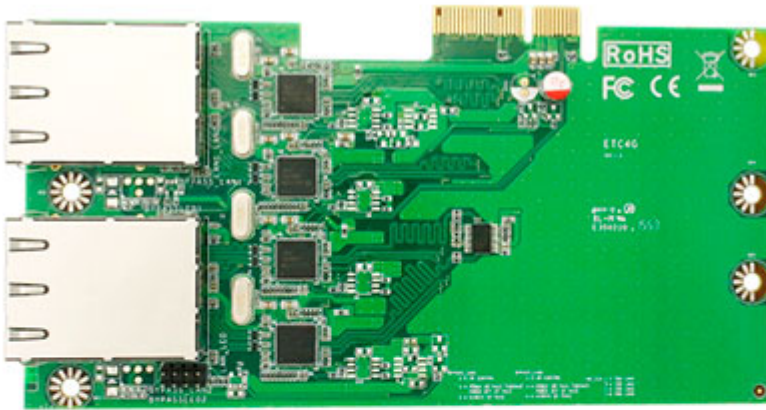

89.95 EUR
incl. 19% VAT, plus [shipping](#)

Dimension

170 * 81.9 mm

Chipset

Intel i211AT GbE LAN

Feature

1. 4 * Intel GbE LAN
2. LAN1/LAN2 & LAN3/LAN4 supports 2 pairs of Bypass LAN function.
3. Support Wake on LAN S1/S3/S4/S5 mode

Interface

PCIe x 4, 2.0 (5GT/s) rate

Application

1. VPN
2. UTM
3. Network bandwidth controller
4. Mail spam
5. Virus spam

[Ethernet Ports for NF592-Q170](#)